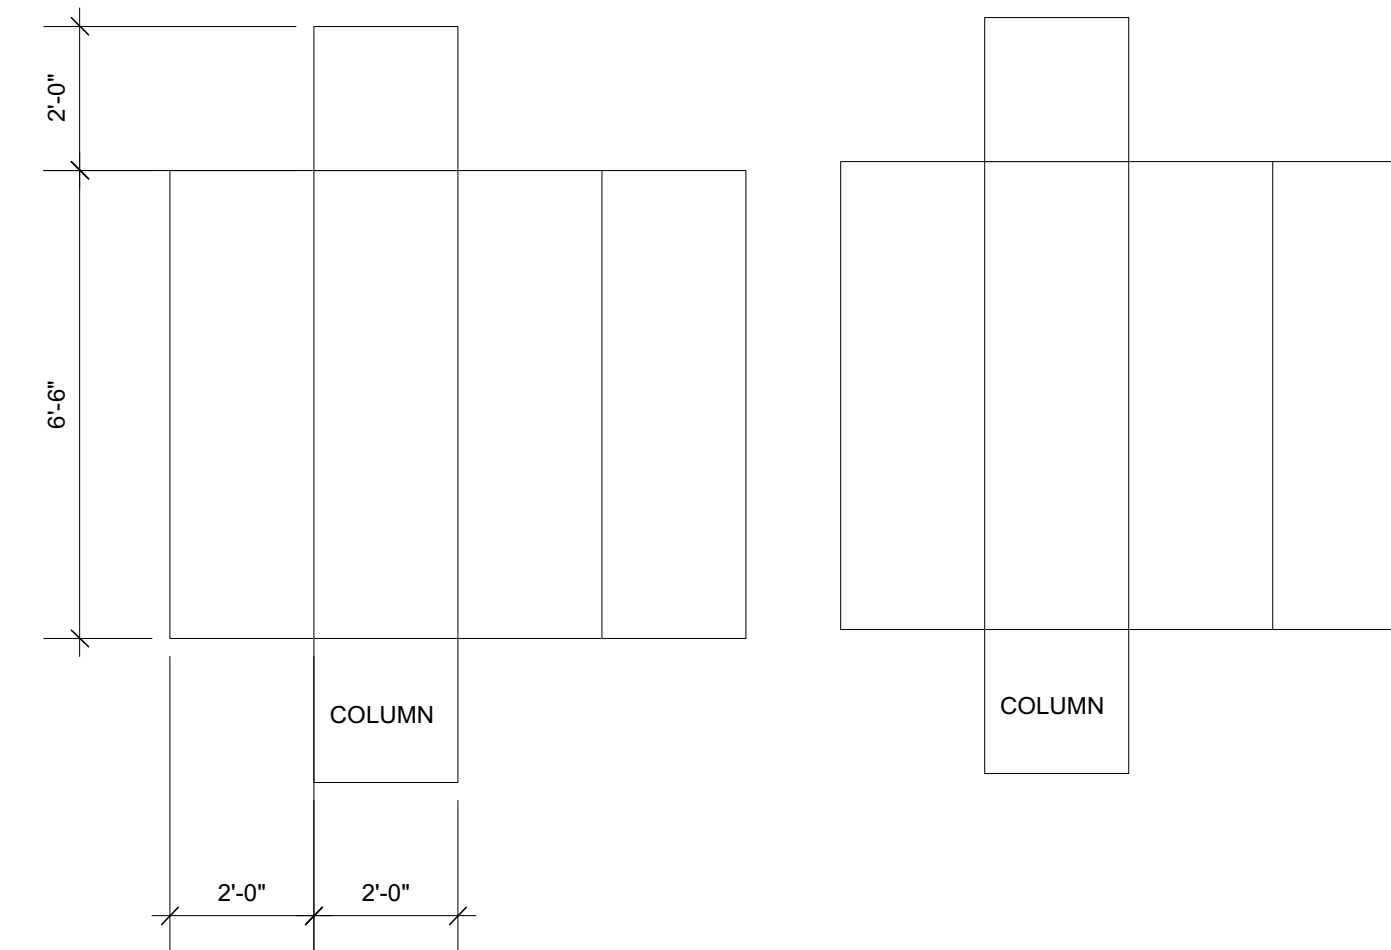

SWIRLY TREES TO BE PURCHASED

TINY FOUNTAINS TO BE PURCHASED AND INSALLED BY A FOUNTAIN-PERSON

NOTES

- ~ SWIRLY TREES TO BE PURCHASED
- ~ ORSINO'S TINY FOUNTAINS TO BE PURCHASED AND INSTALLED BY A FOUNTAIN-PERSON
- ~ IF POSSIBLE BUILD BRIDGE IF NOT THEN PURCHASE
- ~ CIRCLE AROUND ORSINO TINY FOUNTAINS IS PAINTED
- ~ PATHWAY IN OLIVIA'S PLACE IS PAINTED
- ~ FLOWER POTS FOR OLIVIA'S GARDEN SCENE IS PURCHASED
- ~ COLMUNS ARE IONIC COLUMNS
- ~ WATER MADE FROM DYED FABRIC

DATE: 5-10-16

SCALE: 3/8" = 1'