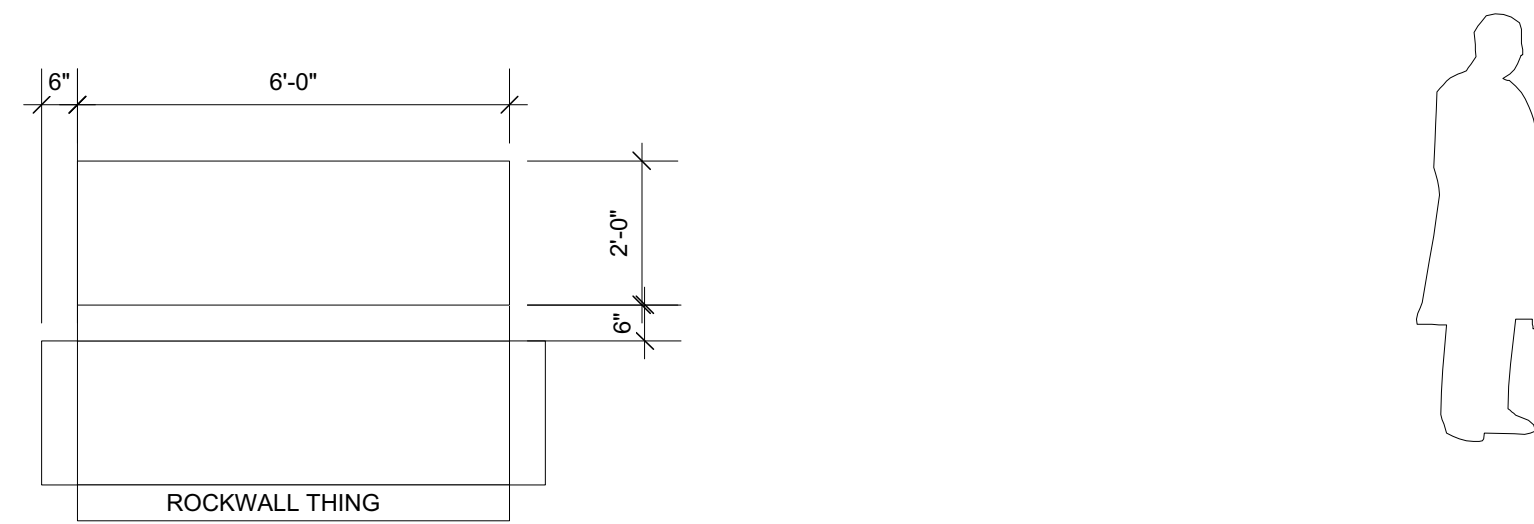

SWIRLY TREES TO BE PURCHASED

TINY FOUNTAINS TO BE PURCHASED AND INSALLED BY A FOUNTAIN-PERSON

NOTES

- ~ SWIRLY TREES TO BE PURCHASED
- ~ ORSINO'S TINY FOUNTAINS TO BE PURCHASED AND INSTALLED BY A FOUNTAIN-PERSON
- ~ IF POSSIBLE BUILD BRIDGE IF NOT THEN PURCHASE
- ~ CIRCLE AROUND ORSINO TINY FOUNTAINS IS PAINTED
- ~ PATHWAY IN OLIVIA'S PLACE IS PAINTED
- ~ FLOWER POTS FOR OLIVIA'S GARDEN SCENE IS PURCHASED
- ~ COLMUNS ARE IONIC COLUMNS
- ~ WATER MADE FROM DYED FABRIC

DATE: 5-10-16

SCALE: 3/8" = 1'