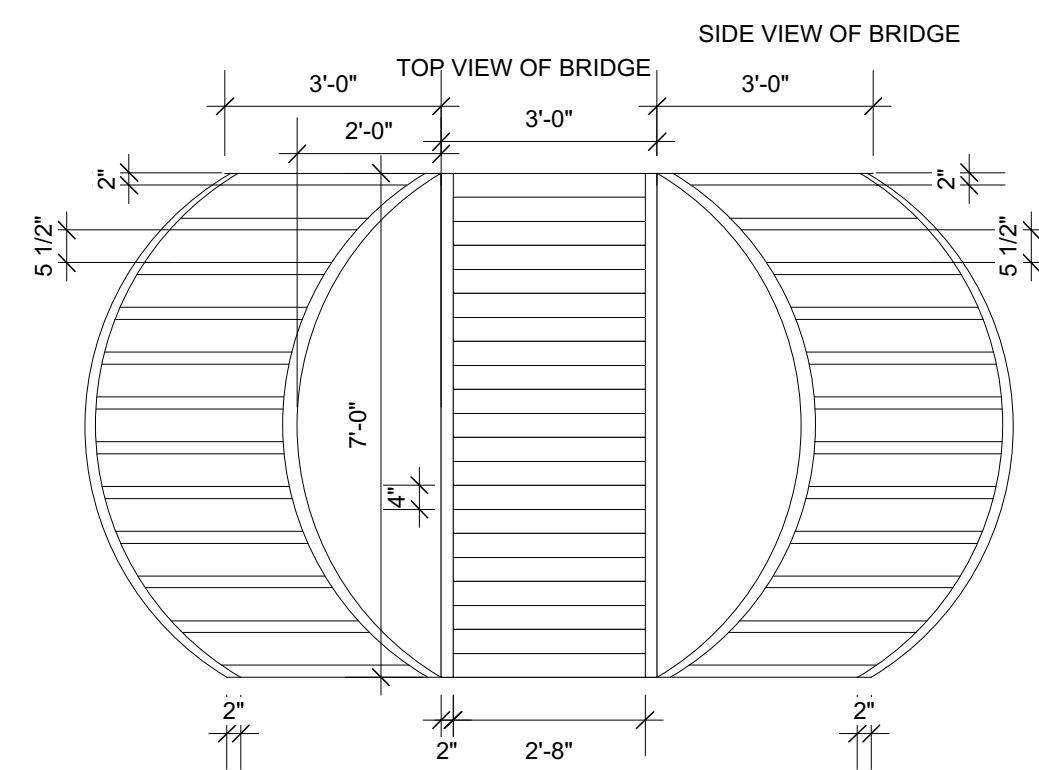

TINY FOUNTAINS TO BE PURCHASED AND INSALLED BY A FOUNTAIN-PERSON