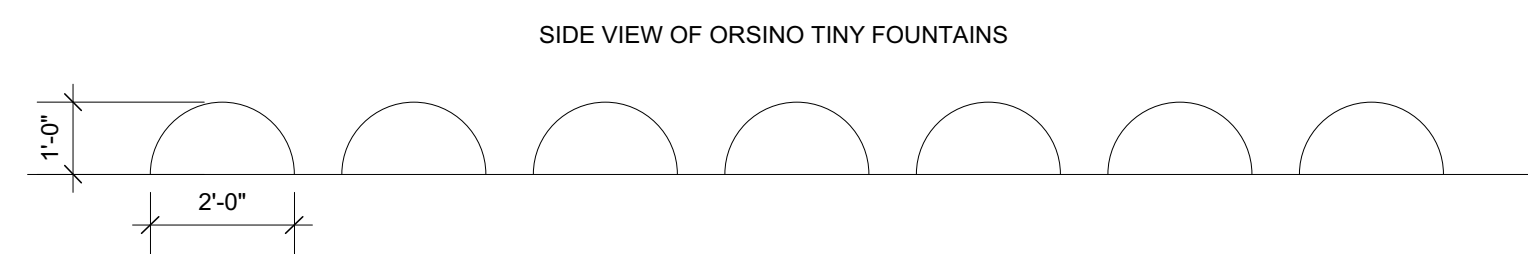

SWIRLY TREES TO BE PURCHASED

TINY FOUNTAINS TO BE PURCHASED AND INSALLED BY A FOUNTAIN-PERSON

NOTES

- ~ SWIRLY TREES TO BE PURCHASED
- ~ ORSINO'S TINY FOUNTAINS TO BE PURCHASED AND INSTALLED BY A FOUNTAIN-PERSON
- ~ IF POSSIBLE BUILD BRIDGE IF NOT THEN PURCHASE
- ~ CIRCLE AROUND ORSINO TINY FOUNTAINS IS PAINTED
- ~ PATHWAY IN OLIVIA'S PLACE IS PAINTED
- ~ FLOWER POTS FOR OLIVIA'S GARDEN SCENE IS PURCHASED
- ~ COLMUNS ARE IONIC COLUMNS
- ~ WATER MADE FROM DYED FABRIC

DATE: 5-10-16

SCALE: 3/8" = 1'